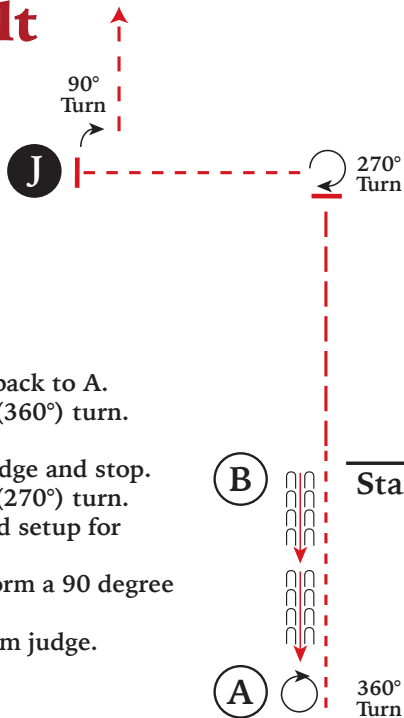

SHOWMANSHIP PATTERNS

2024 Adult & Youth

Be ready at B.

1. When acknowledged, back to A.
2. Perform a 360 degree (360°) turn.
3. Walk to B.
4. Trot until even with judge and stop.
5. Perform a 270 degree (270°) turn.
6. Walk to judge, stop and setup for inspection.
7. When dismissed, perform a 90 degree (90°) turn.
8. Walk straight away from judge.

Follow the instructions of your ring steward.

2024 Pony

Be ready at A.

1. Walk to Judge.
2. Stop and setup for inspection.
3. Perform a 360 degree (360°) turn to the right.
4. Trot to B.
5. Back 5 steps.
6. Walk to line up.

LEGEND

Walk - - - - -

Trot - - - - -

Back ← - - - - -

Marker (A) (B) (C)

Judge (J)