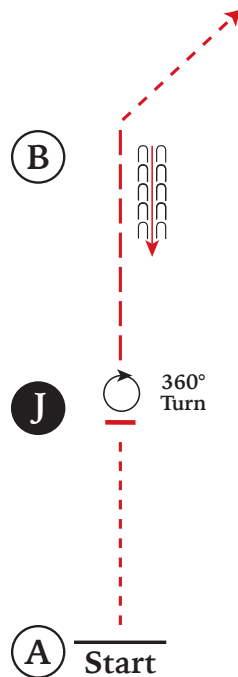

SHOWMANSHIP PATTERNS

2024 Adult & Youth

Be ready at B.

1. When acknowledged, back to A.
2. Perform a 360 degree (360°) turn.
3. Walk to B.
4. Trot until even with judge and stop.
5. Perform a 270 degree (270°) turn.
6. Walk to judge, stop and setup for inspection.
7. When dismissed, perform a 90 degree (90°) turn.
8. Walk straight away from judge.

Follow the instructions of your ring steward.

2024 Pony

Be ready at A.

1. Walk to Judge.
2. Stop and setup for inspection.
3. Perform a 360 degree (360°) turn to the right.
4. Trot to B.
5. Back 5 steps.
6. Walk to line up.

LEGEND

Walk - - - - -

Trot - - - - -

Back ← - - - - -

Marker (A) (B) (C)

Judge (J)